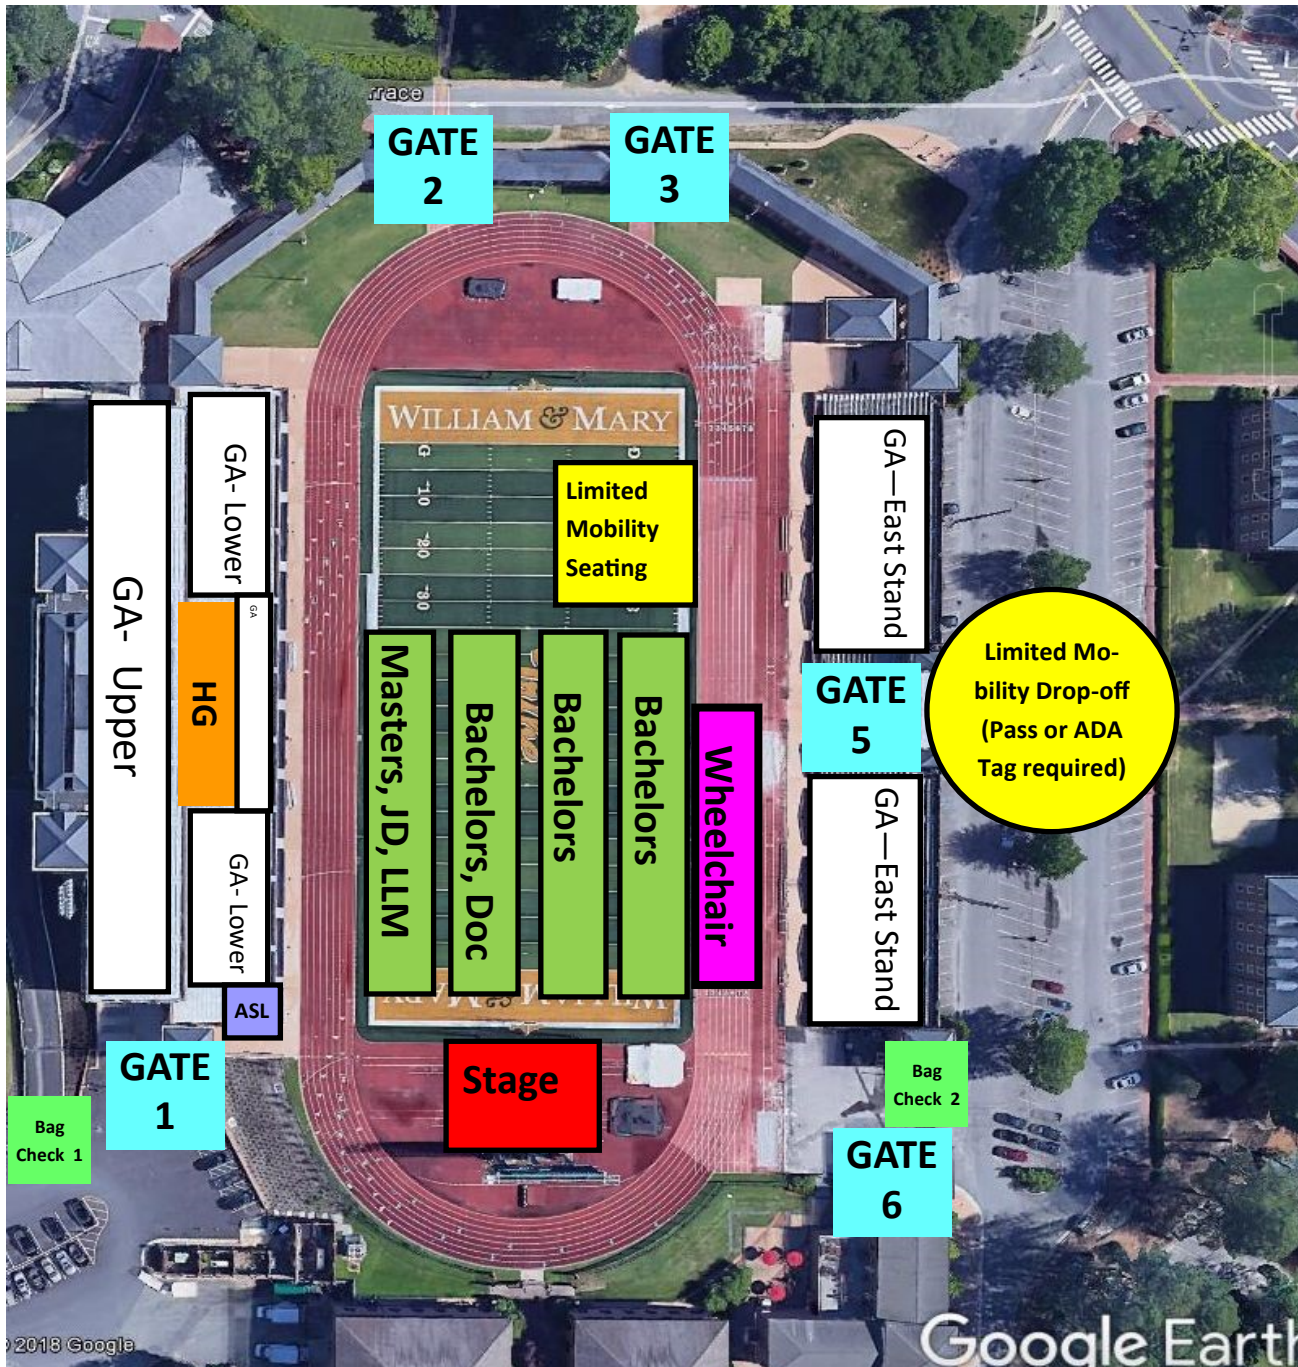

W&M Commencement—Ceremony Entrances and Seating

KEY

GATE	Entry Gate (tickets required for entry)
GA	General Admission Seating Enter All Gates
LM	Limited Mobility Seating Enter Gate 5
WC	Wheelchair Seating Enter Gate 5
ASL	American Sign Language Enter Gate 1 or 5
HG	Honored Guest Seating Enter Gate 1
ST	Student Seating
Stage	Stage