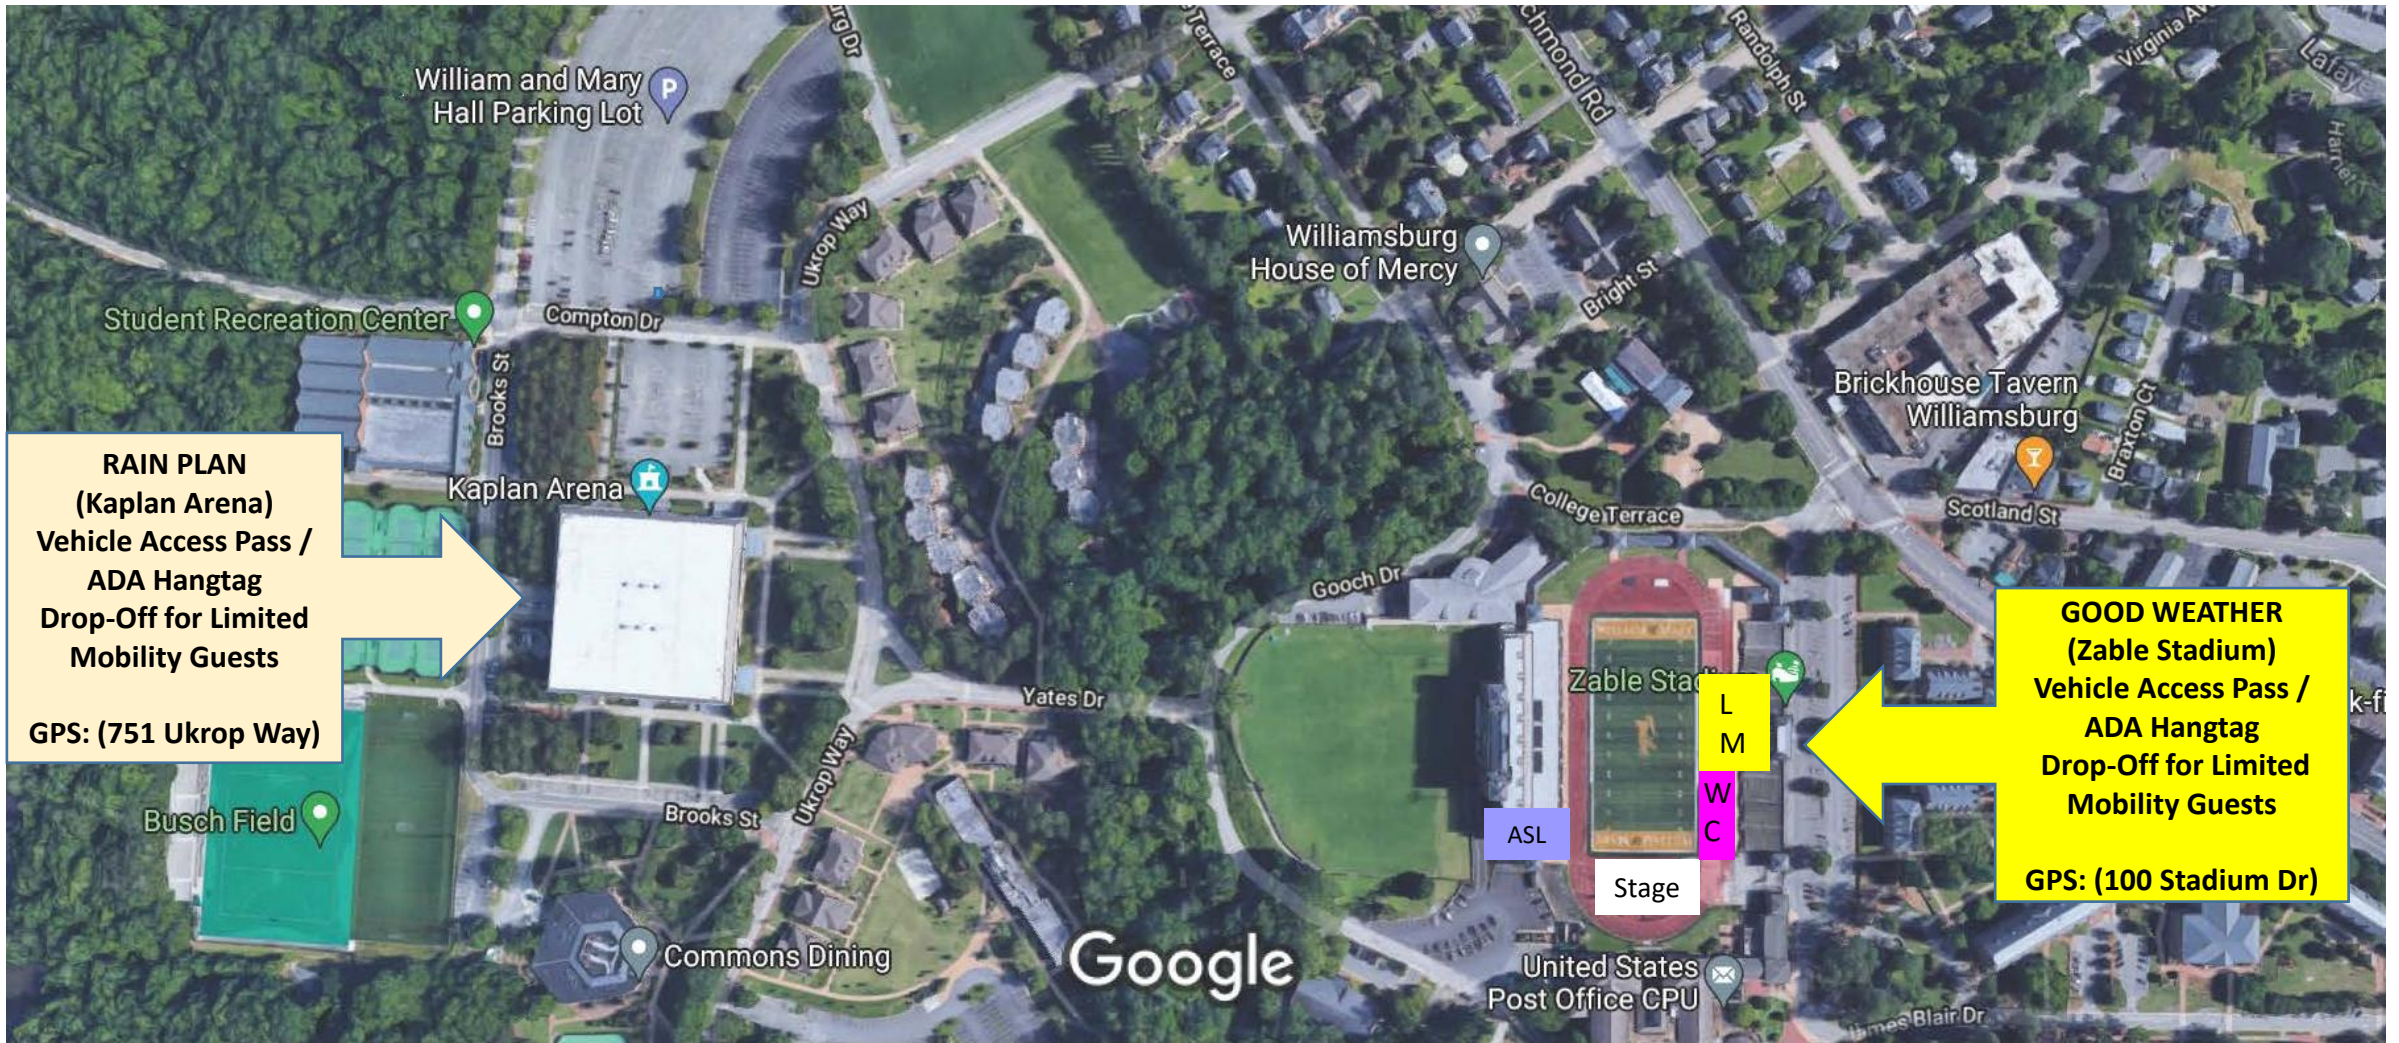

William & Mary Commencement
Limited Mobility Guest Entrance, Parking & Seating

Good Weather GPS (Zable Stadium): 100 Stadium Dr. Williamsburg, VA / Rain Plan GPS (Kaplan Arena): 751 Ukrop Way

RAIN PLAN
(Kaplan Arena)
Vehicle Access Pass /
ADA Hangtag
Drop-Off for Limited
Mobility Guests
GPS: (751 Ukrop Way)

GOOD WEATHER
(Zable Stadium)
Vehicle Access Pass /
ADA Hangtag
Drop-Off for Limited
Mobility Guests
GPS: (100 Stadium Dr)

L
M
WC
ASL
Stage

ENTRY GATES WILL OPEN 90 MINUTES PRIOR TO THE CEREMONY START TIME. LIMITED MOBILITY (LM) SEATING AREA INDICATED IN YELLOW . THE WHEELCHAIR (WC) SEATING AREA INDICATED IN PINK . THE AMERICAN SIGN LANGUAGE SEATING AREA IS INDICATED IN PURPLE .