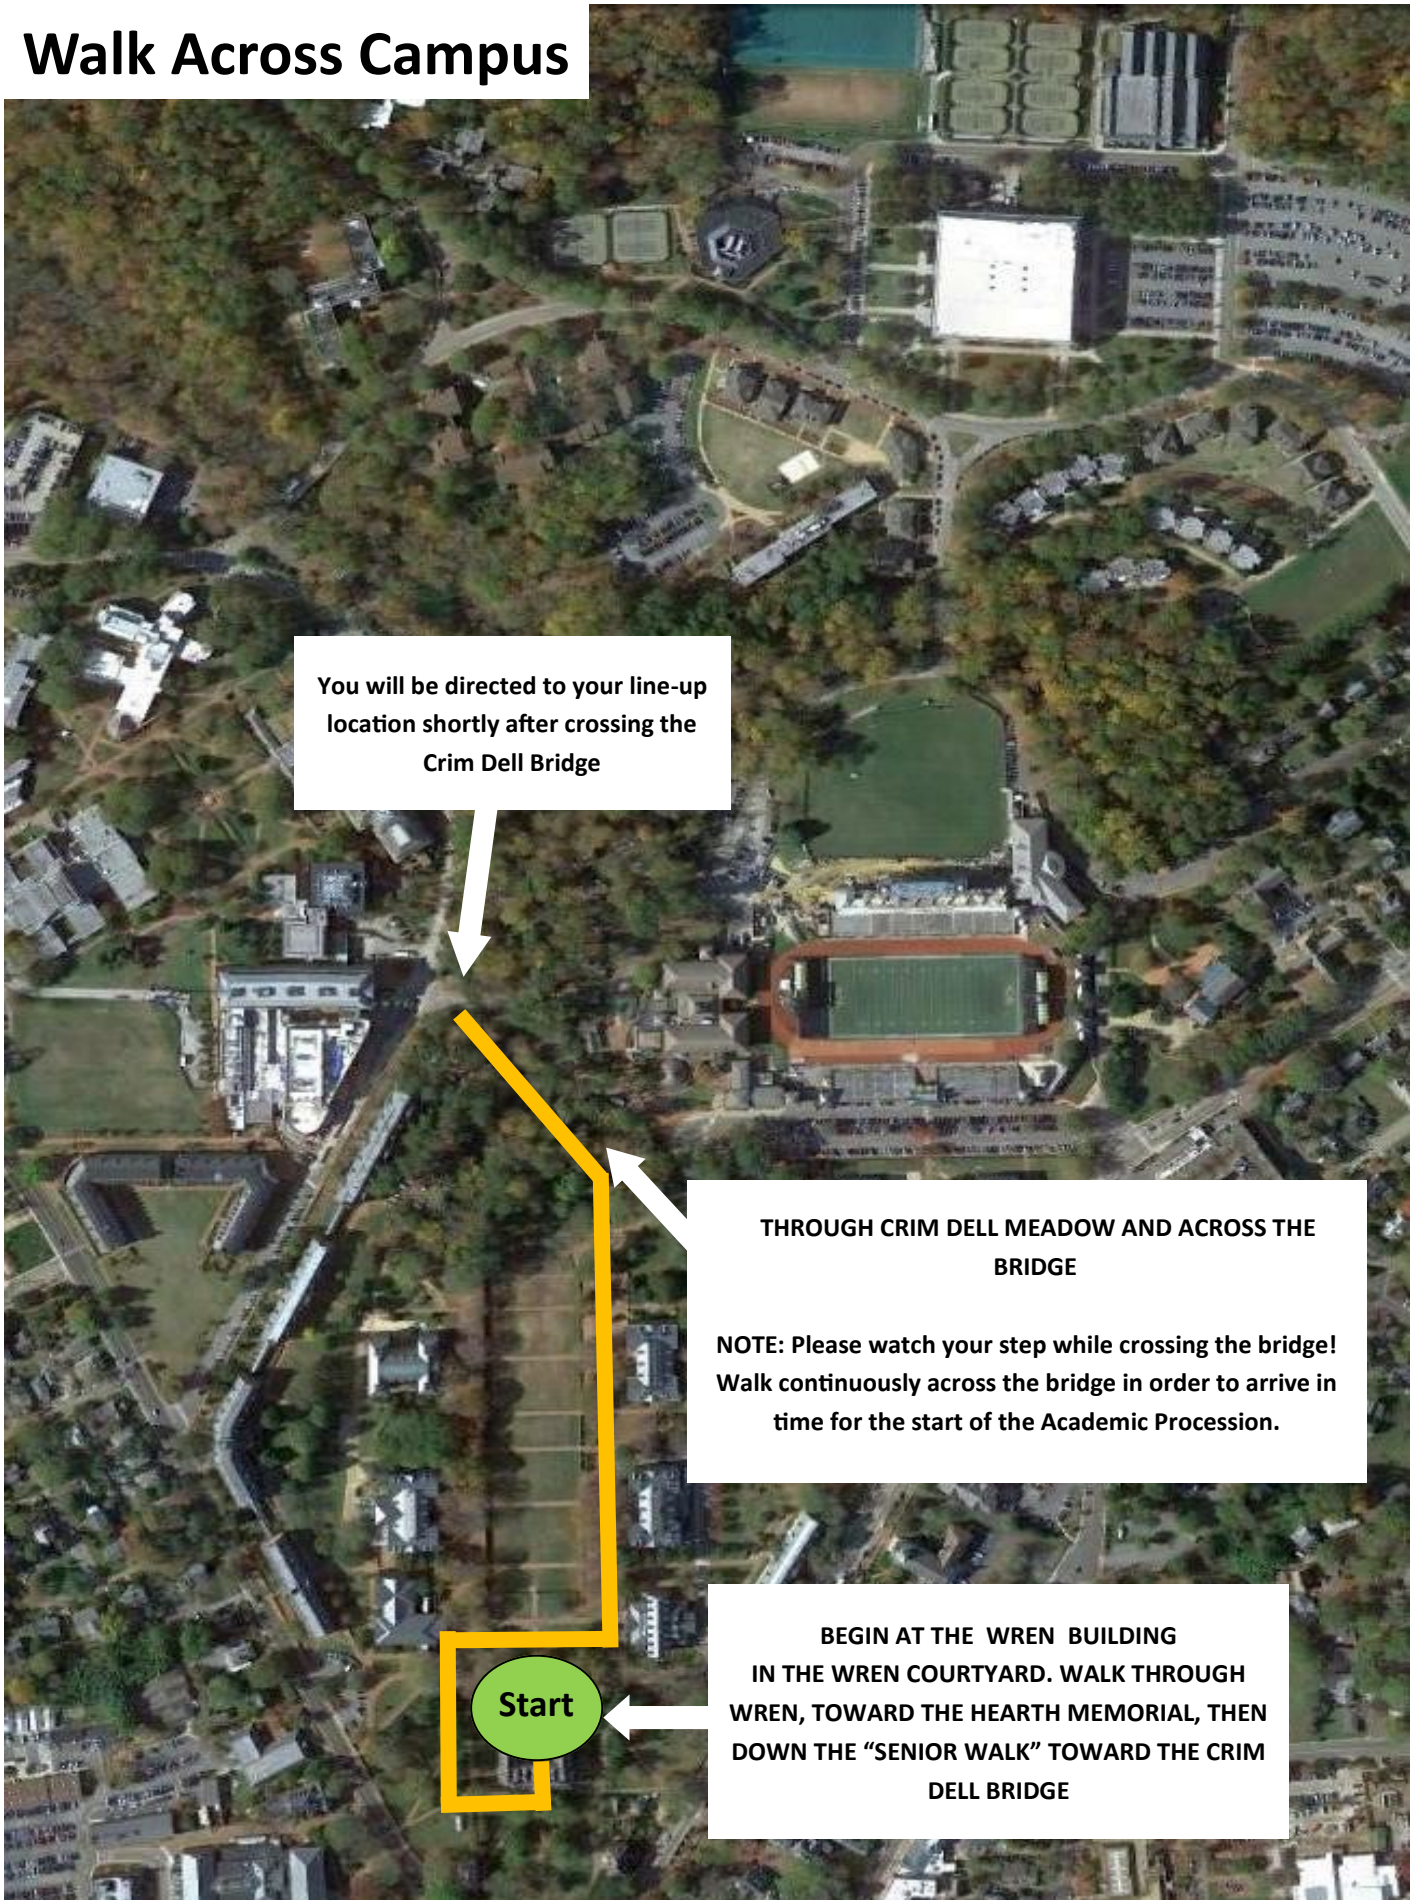

# Walk Across Campus

You will be directed to your line-up location shortly after crossing the Crim Dell Bridge

**THROUGH CRIM DELL MEADOW AND ACROSS THE BRIDGE**

**NOTE: Please watch your step while crossing the bridge! Walk continuously across the bridge in order to arrive in time for the start of the Academic Procession.**

**BEGIN AT THE WREN BUILDING IN THE WREN COURTYARD. WALK THROUGH WREN, TOWARD THE HEARTH MEMORIAL, THEN DOWN THE "SENIOR WALK" TOWARD THE CRIM DELL BRIDGE**

**Start**